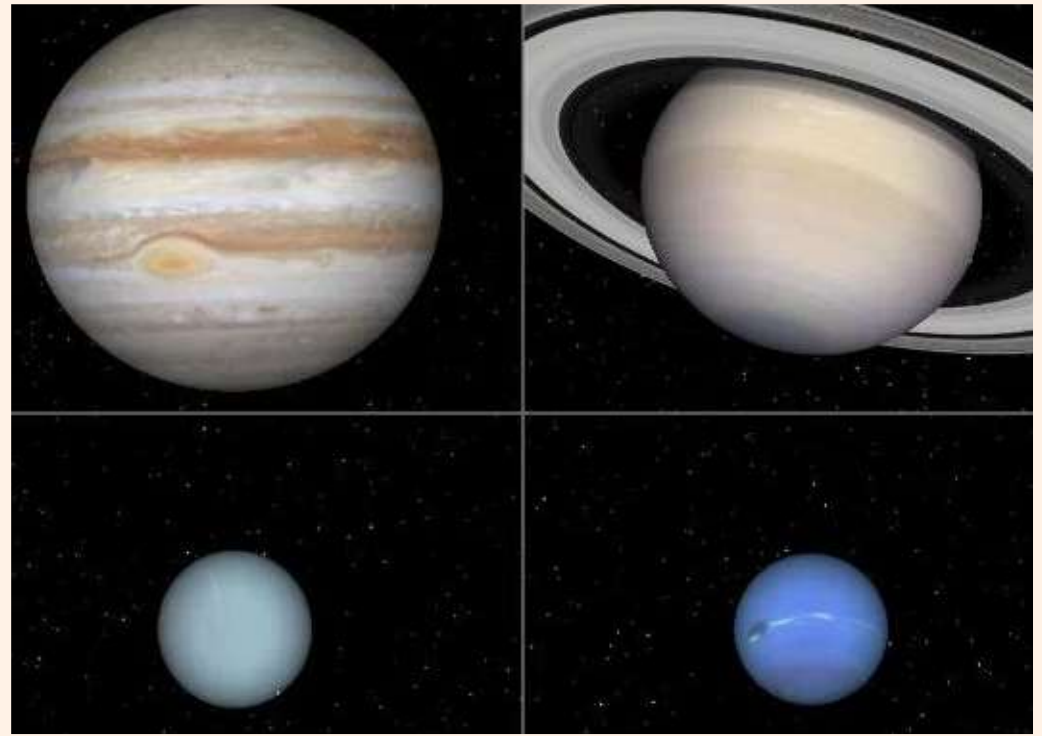

類木行星

木星,土星,天王星,海王星