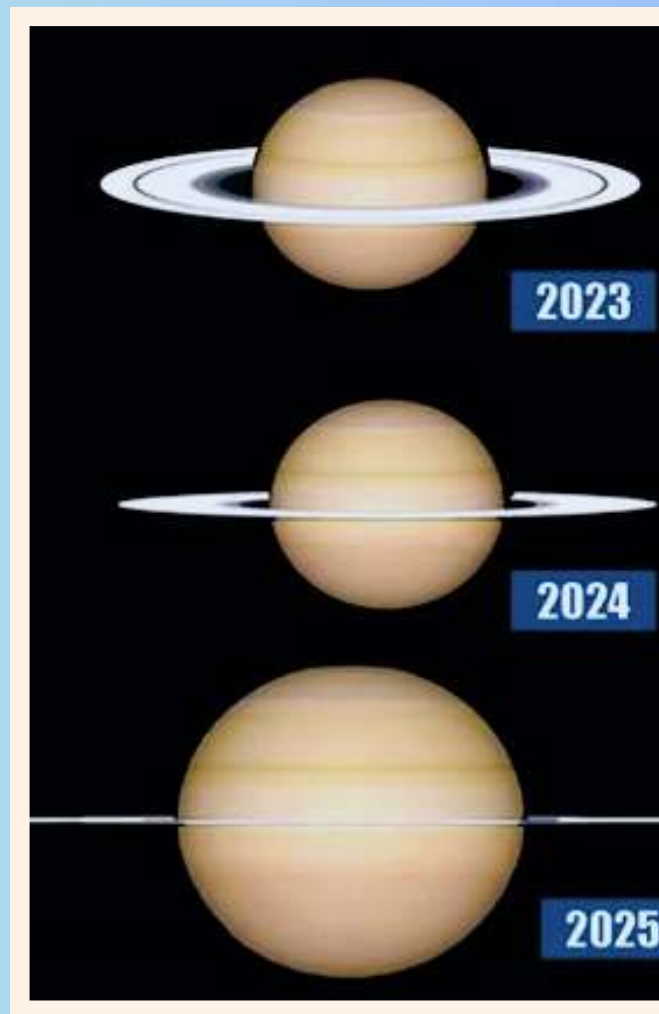

A vibrant illustration of a solar system. At the top left is a large yellow sun with orange and red bands. To its right is a small red planet with white spots. Further right is a large orange planet with a prominent ring system. Below the sun is a small yellow planet with brown spots. In the center, a white comet with a long tail and a star-shaped head points towards the top right. Below the comet, the title '奇妙的土星' is written in large, white, stylized Chinese characters with a grey outline. Below the title, the names of the group members are listed in white text. At the bottom left is a green and blue planet resembling Earth. At the bottom center is a small blue planet with white stripes. At the bottom right is a large orange planet with white stripes. In the top right corner, there is a blue planet with white stripes. The background is a dark grey space.

土星結構

土星有固態物質?

科學家認為土星的地底下含有固態物質

土星結構

土星有極光?

土星的北極和磁場的互動形成了土星北極的極光。

土星環

圖維基

土星環

土星環的大小

土星環

土星環消失!

明年三月因角度關係
從地球看到土星環是平行的
所以會看不到土星環

土星環

土星環的組成

環中的顆粒主要成分都是冰

伽利略的故事

圖維基

伽利略的故事

伽利略

伽利略

1564年-1641年

說到土星環,一定要說伽利略的故事...

伽利略的故事