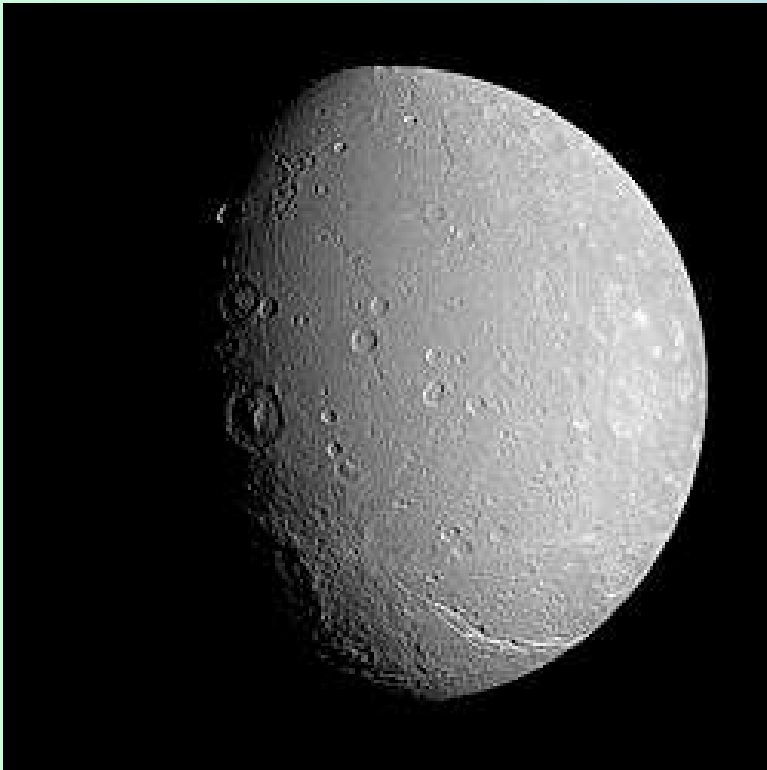

A vibrant illustration of a solar system. At the top left is a large yellow sun with orange and red bands. To its right is a small red planet with white spots. Further right is a large orange planet with a prominent ring system. Below the sun is a small yellow planet with brown spots. In the center, a white comet with a long tail and a star-shaped head points towards the top right. Below the comet, the title '奇妙的土星' is written in large, white, stylized Chinese characters with a grey outline. Below the title, the names of the group members are listed in white text. At the bottom left is a green and blue planet resembling Earth. At the bottom center is a small blue planet with white stripes. At the bottom right is a large orange planet with white stripes. In the top right corner, there is a blue planet with white stripes. The background is a dark grey space.

土衛一

圖維基

表明其可能是由大量的冰體和少量的岩石構成。

土衛的生命

土衛二

1789年發現，土衛二是一個被冰覆蓋的衛星

土衛的生命

圖維基

土衛三

土衛三由冰所構成，類似土衛五與土衛四。

土衛的生命

土衛四

土衛四主要由冰組成，它是
土星衛星中密度第三高

圖維基

土衛的生命

圖維基