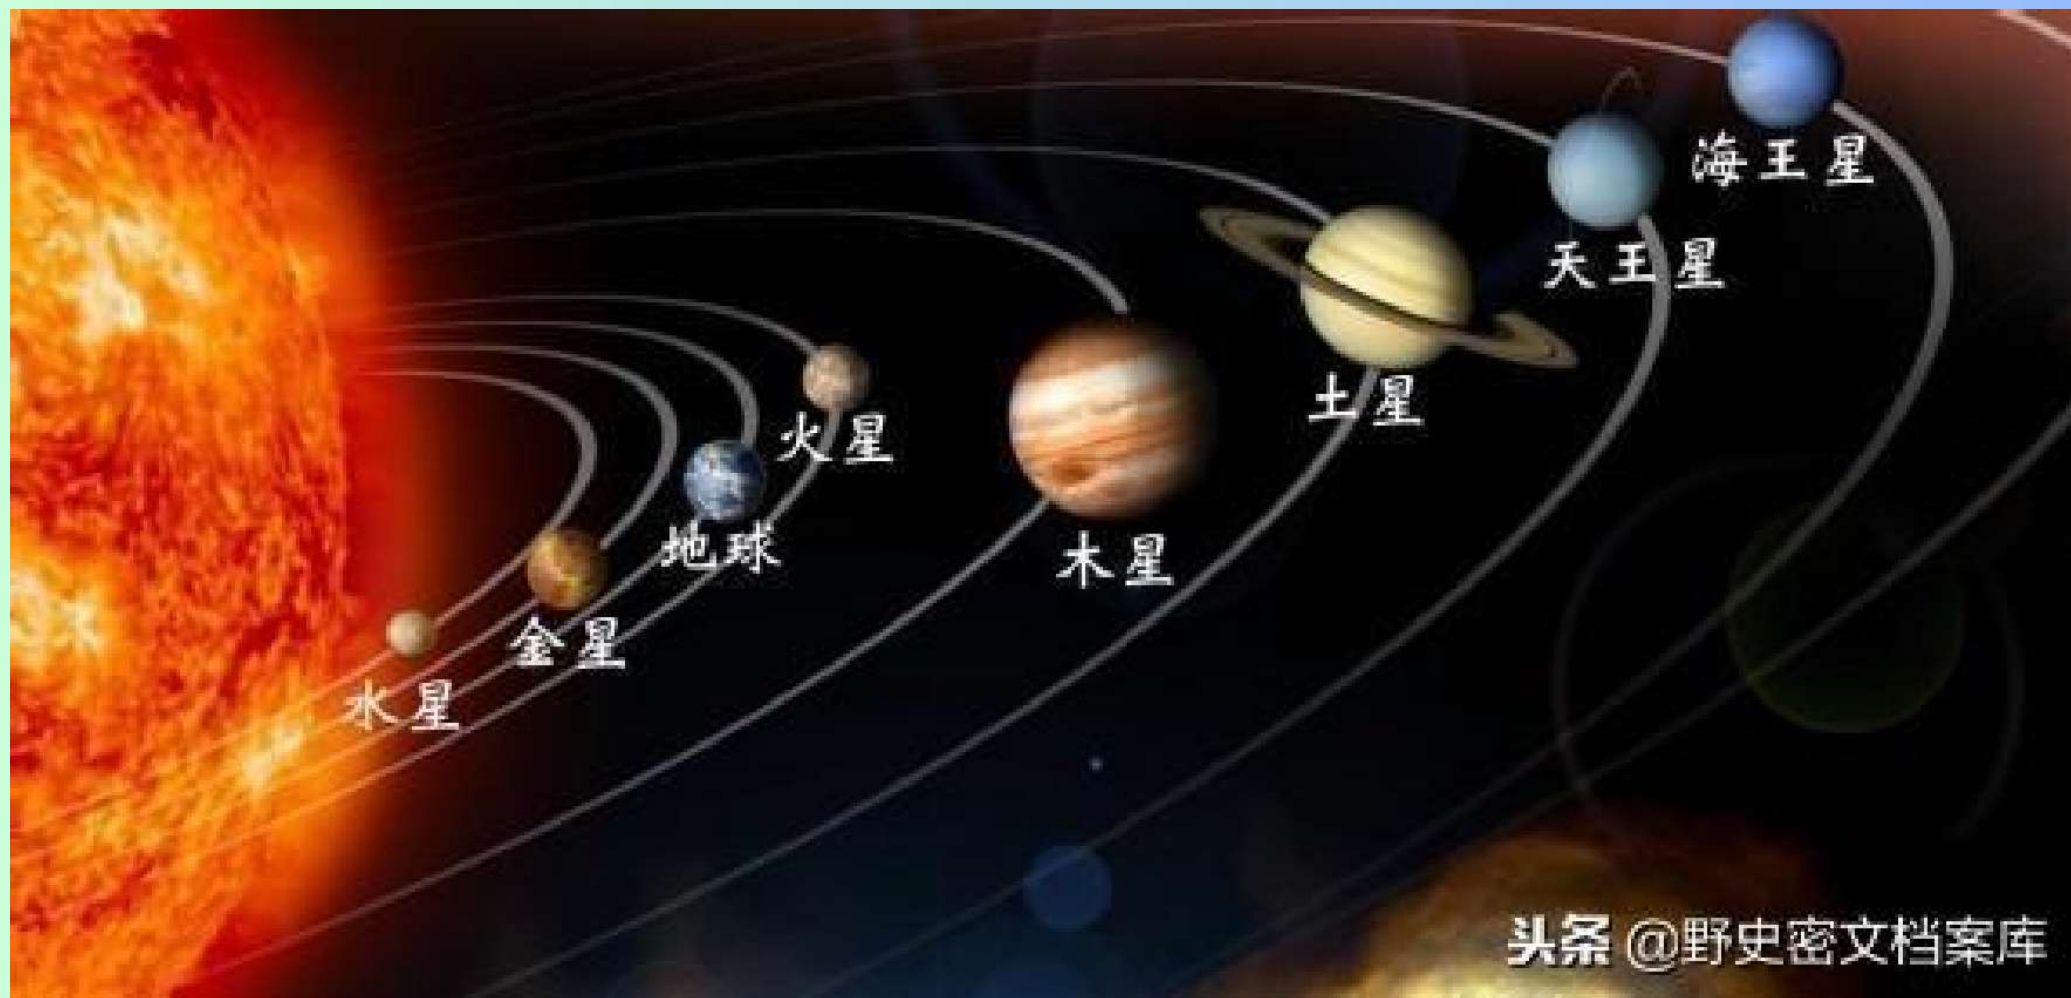

A vibrant illustration of a solar system. At the top left is a large yellow sun with orange and red bands. To its right is a small red planet with white spots. Further right is a large orange planet with a prominent ring system. Below the sun is a small yellow planet with brown spots. In the center, a white comet with a long tail and a star-shaped head points towards the top right. Below the comet, the title '奇妙的土星' is written in large, white, stylized Chinese characters with a grey outline. Below the title, the names of the group members are listed in white text. At the bottom left is a green and blue planet resembling Earth. At the bottom center is a small blue planet with white stripes. At the bottom right is a large orange planet with white stripes. In the top right corner, there is a blue planet with white stripes. The background is a dark grey space.

奇妙的土星

組員：翊喬、凱竣、碩恒
思穎、樂佳

報告大綱

- 1.基本資料
- 2.土星結構
- 3.土星環
- 4.土衛的生命
- 5.伽利略日星說

土星的基本資料

基本資料

土星的位置

头条 @野史密档案库

伽利略的故事

圖維基

伽利略的故事

伽利略

伽利略

1564年-1641年

說到土星環,一定要說伽利略的故事...

伽利略的故事

-1641年

1564年伽利略發現土星誤以為兩側有耳朵

是有耳朵的行星

伽利略發現耳朵不見

贊助者的信:土星吃了自孩子!

後來土星環再度出現，伽利略困惑不已

伽利略的故事

伽利略日心說