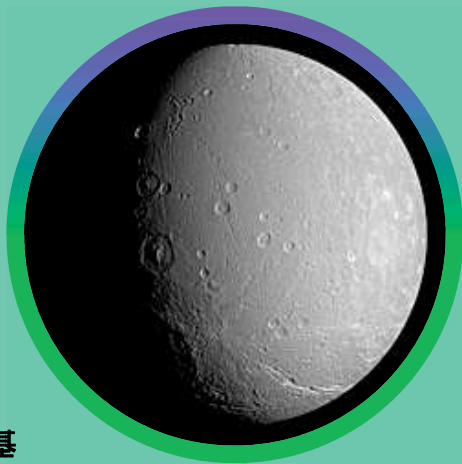

A vibrant illustration of a solar system. At the top left is a large yellow sun with orange and red bands. To its right is a small red planet with white spots. Further right is a large orange planet with a prominent ring system. Below the sun is a small yellow planet with brown spots. In the center, a white comet with a long tail and a star-shaped head points towards the top right. Below the comet, the title '奇妙的土星' is written in large, white, stylized Chinese characters with a grey outline. Below the title, the names of the group members are listed in white text. At the bottom left is a green and blue planet resembling Earth. At the bottom center is a small blue planet with white stripes. At the bottom right is a large orange planet with white stripes. In the top right corner, there is a blue planet with white stripes. The background is a dark grey space.

伽利略的故事

圖維基

伽利略的故事

伽利略

伽利略

1564年-1641年

說到土星環,一定要說伽利略的故事...

伽利略的故事

-1641年

1564年伽利略發現土星誤以為兩側有耳朵

是有耳朵的行星

伽利略發現耳朵不見

贊助者的信:土星吃了自孩子!

後來土星環再度出現，伽利略困惑不已

伽利略的故事

伽利略日心說

一直以為地球是太陽系中心他
後來發現並不是繞著地球轉而是太陽

認識土衛

土衛的生命

土衛能居住嗎？

土星的衛星
可不可以居住？

土衛的生命

土衛的數量

圖綠果