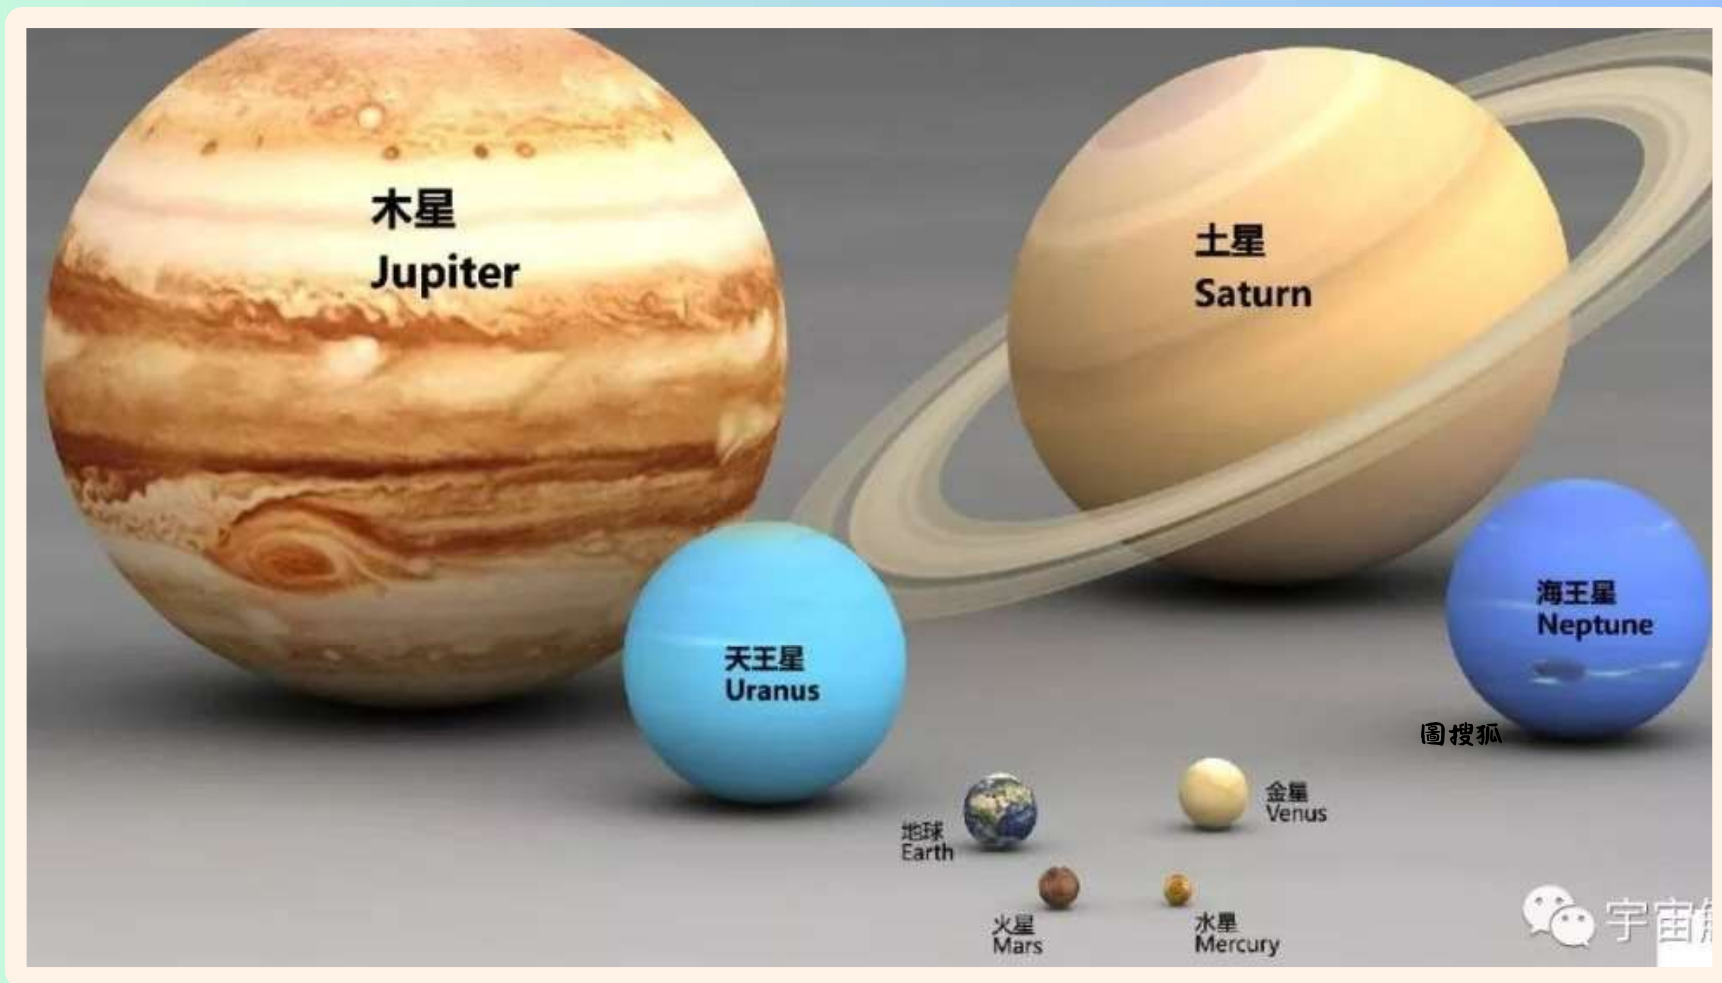

A vibrant illustration of a solar system. At the top left is a large yellow sun with orange and red bands. To its right is a small red planet with white spots. Further right is a large orange planet with a prominent ring system. Below the sun is a small yellow planet with brown spots. In the center, a white comet with a long tail and a star-shaped head points towards the top right. Below the comet, the title '奇妙的土星' is written in large, white, stylized Chinese characters with a grey outline. Below the title, the names of the group members are listed in white text. At the bottom left is a green and blue planet resembling Earth. At the bottom center is a small blue planet with white stripes. At the bottom right is a large orange planet with white stripes. In the top right corner, there is a blue planet with white stripes. The background is a dark grey space.

基本資料

行星的分類

類地行星

水星,金星,地球,火星

類木行星

木星,土星,天王星,海王星

基本資料

行星的分類

伽利略的故事

圖維基

伽利略的故事

伽利略

伽利略

1564年-1641年

說到土星環,一定要說伽利略的故事...

伽利略的故事

-1641年

1564年伽利略發現土星誤以為兩側有耳朵

是有耳朵的行星

伽利略發現耳朵不見

贊助者的信:土星吃了自孩子!

後來土星環再度出現，伽利略困惑不已

伽利略的故事

伽利略日心說