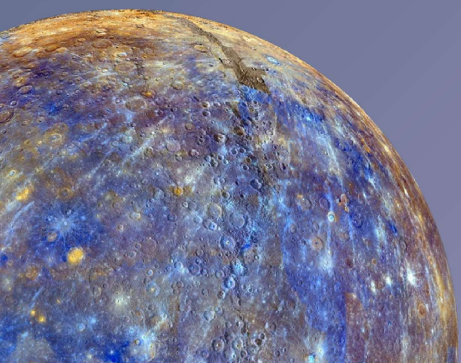

大綱

1.認識水星

2.水星名稱與傳說

3.觀測水星