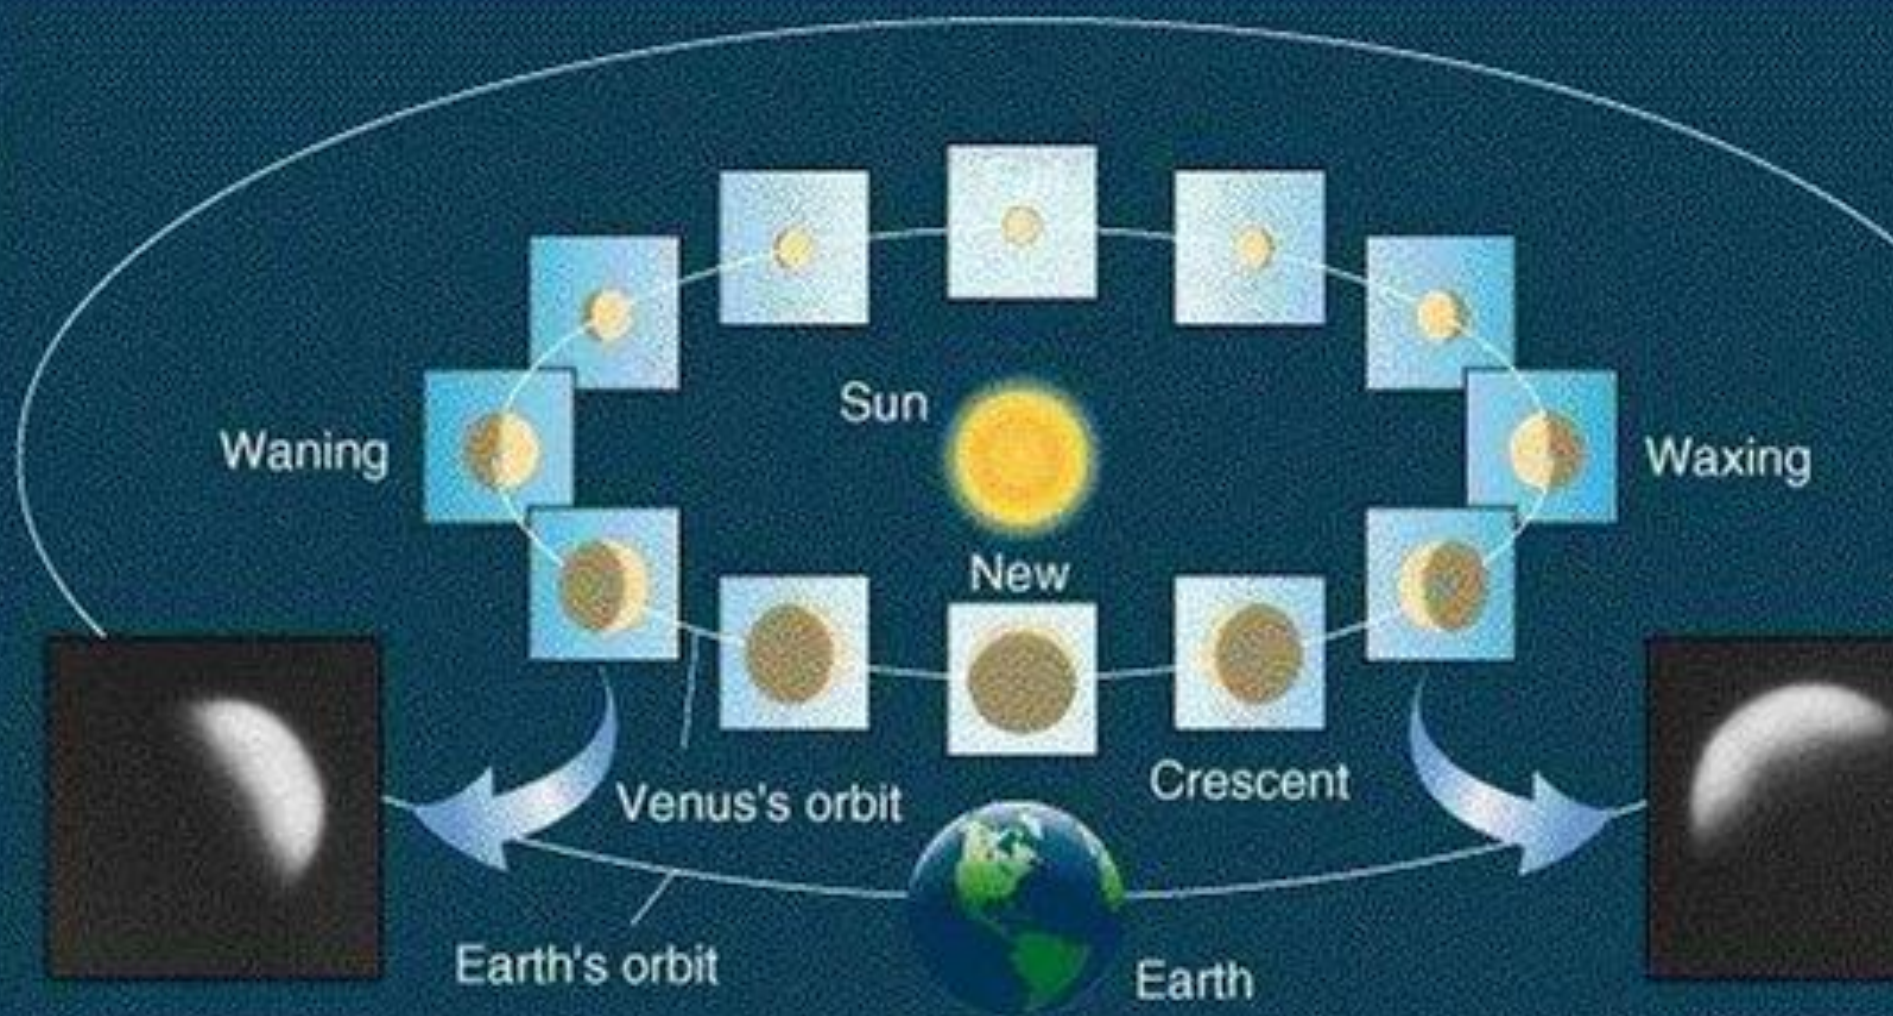

火星

木星

土星

天王星

海王星

金星是太陽系中最熱的行星，比水星還熱

金星表面平均溫度
高達460°C

金星因為嚴重的溫室效應，
才成為如今這個樣子的

金星表面曾有海洋但因為表面溫度高達**460多度**表面無比乾枯

金星地表波動過大，像海浪一樣

順時針自轉

逆時針自轉

太陽打西邊升起？

金星自轉方向導致
太陽升起的方向與
其他七顆行星不同

金星極光

圖- Nasa

A woman with long blonde hair, wearing a blue dress and a crown, is shown holding a white dove. She is positioned in front of a large, stylized blue female symbol (♀). The background is dark. The text "希臘羅馬神話：維納斯的誕生" is overlaid in white.

A detailed illustration of a satellite in orbit around Venus. The satellite is a complex structure with a central body, two large rectangular solar panels, and various instruments and antennas. It is positioned in the center-right of the frame. The background is a vast, fiery orange-red expanse representing the atmosphere of Venus, with bright, glowing spots and swirling patterns that suggest intense heat and atmospheric activity. The overall scene is dramatic and emphasizes the harsh, hostile environment of the planet.