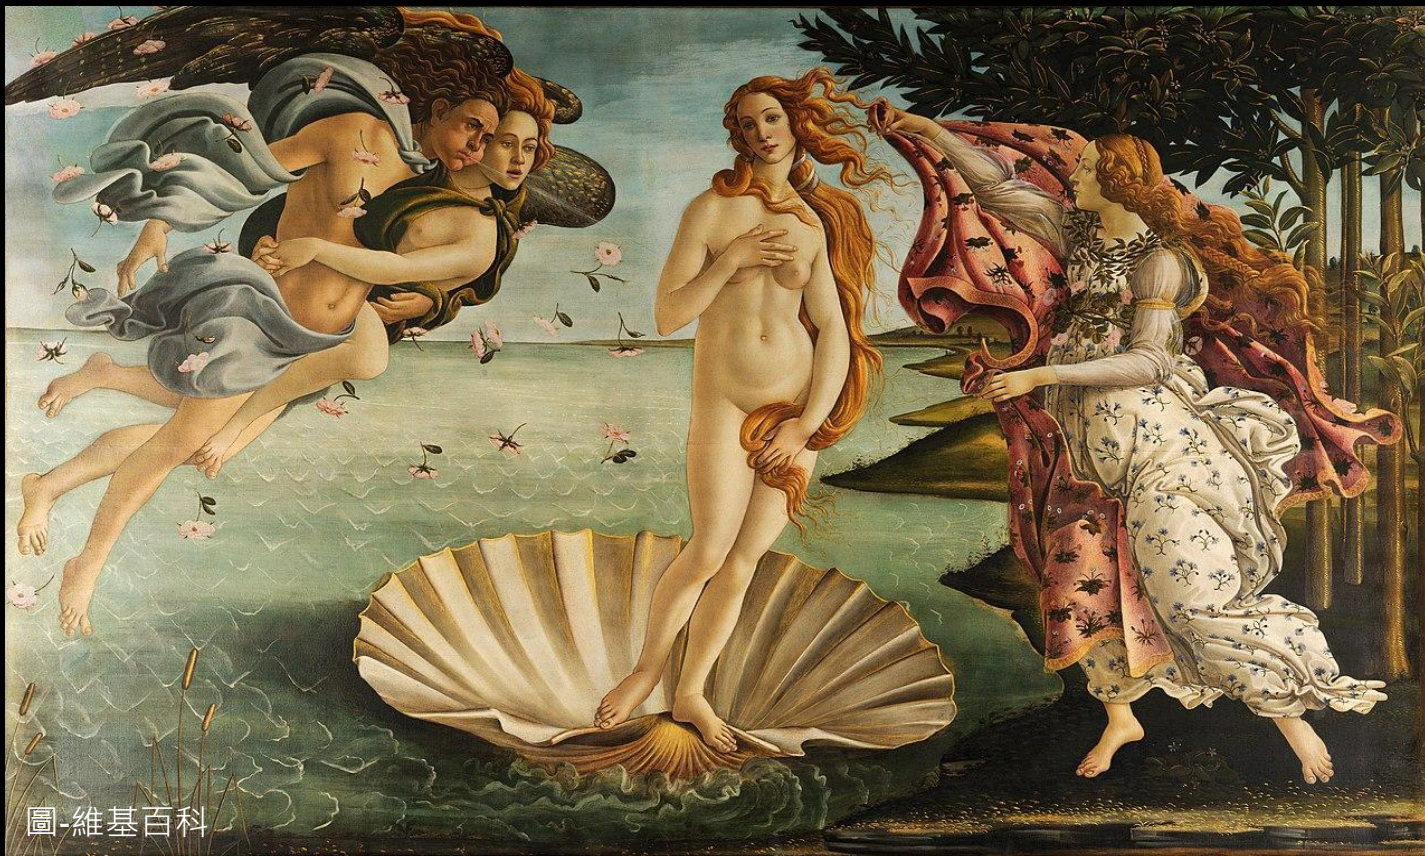

A woman with long blonde hair, wearing a blue dress and a crown, is shown holding a white dove. She is positioned in front of a large, stylized blue female symbol (♀). The background is dark. The text "希臘羅馬神話：維納斯的誕生" is overlaid in white.

希臘羅馬神話： 維納斯的誕生

金星的神話故事

Venus維娜斯的誕生

圖-維基百科

金星的天文符號

代表維納斯愛與美
女神的鏡子

金星在中國古代 稱為太白與啟明

金星的探險任務

A detailed illustration of a satellite in orbit around Venus. The satellite is a complex structure with a central body, two large rectangular solar panels, and various instruments and antennas. It is positioned in the center-right of the frame. The background is a vast, fiery orange-red expanse representing the atmosphere of Venus, with bright, glowing spots and swirling patterns that suggest intense heat and atmospheric activity. The overall scene is dramatic and emphasizes the harsh, hostile environment of the planet.